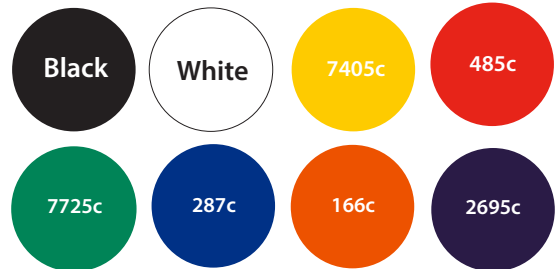

Trolley Coin Multi Keyring Artwork Template

Raised Euro signs

Description: Trolley Coin Multi Euro keyring
Item Size: 54 x 26mm
Artwork Size: APPROX 52 x 24mm

Available colours

closest approximated colour match