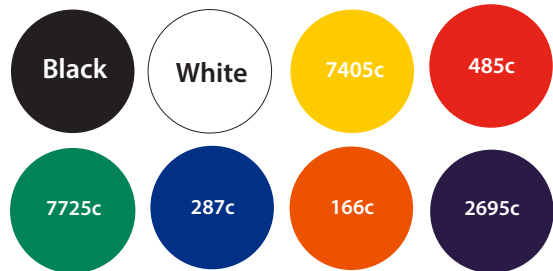

Twelve Sided Trolley Stick Keyring - Oblong Artwork Template

SIDE 1

SIDE 2

Description: Twelve Sided Trolley Stick Keyring - Oblong

Item Size: 65 x 22mm

Artwork Size: APPROX 58 x 20mm

Available colours

closest approximated colour match