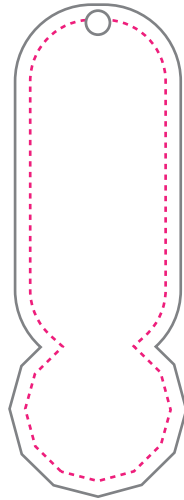

Twelve Sided Trolley Stick Keyring - Oblong Artwork Template

SIDE 1

SIDE 2

Description: Twelve Sided Trolley Stick Keyring - Oblong

Item Size: 65 x 22mm

Artwork Size: APPROX 58 x 20mm

Available colours

closest approximated colour match