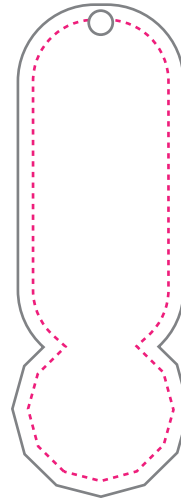

Twelve Sided Trolley Stick Keyring - Oblong Artwork Template

SIDE 1

SIDE 2

Description: Twelve Sided Trolley Stick Keyring - Oblong

Item Size: 65 x 22mm

Artwork Size: APPROX 58 x 20mm

Available colours

closest approximated colour match