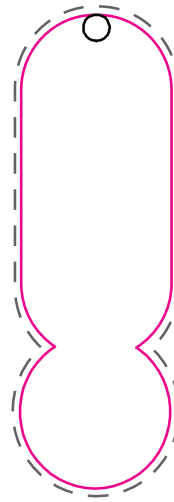

# Trolley Stick Keyring - Oblong Artwork Template

SIDE 1

SIDE 2

Description: Trolley Stick Keyring - Oblong  
Item Size: 65 x 22mm  
Artwork Size: APPROX 58 x 20mm

## Available colours

closest approximated colour match