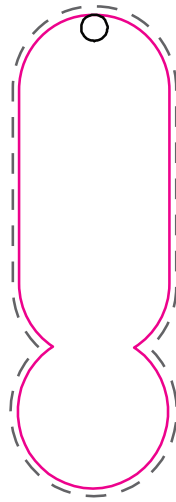

# Trolley Stick Keyring - Oblong Artwork Template

SIDE 1

SIDE 2

Description: Trolley Stick Keyring - Oblong  
Item Size: 65 x 22mm  
Artwork Size: APPROX 58 x 20mm

## Available colours

closest approximated colour match