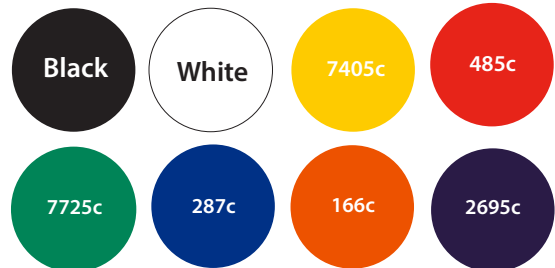

# Twelve Sided Trolley Stick Keyring Artwork Template

Side One

Side Two

Description: Twelve Sided Trolley Stick keyring  
Item Size: 45 x 23mm  
Artwork Size: APPROX 35 x 19mm

## Available colours

closest approximated colour match