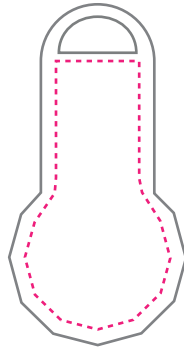

# Twelve Sided Trolley Stick Keyring Artwork Template

Side One

Side Two

Description: Twelve Sided Trolley Stick keyring  
Item Size: 45 x 23mm  
Artwork Size: APPROX 35 x 19mm