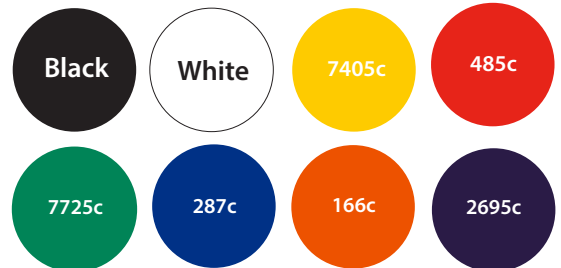

Trolley Stick Keyring Artwork Template

SIDE 1

SIDE 2

Description: Trolley Stick keyring

Item Size: 45 x 23mm

Artwork Size: APPROX 35 x 11mm / 21mm Diameter

Available colours

closest approximated colour match