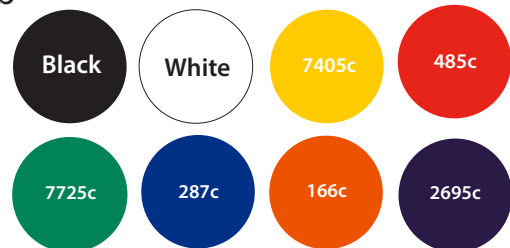

Trolley Mate Keyring Artwork Template

SIDE 1

SIDE 1

SIDE 2

SIDE 2

Description: Trolley Mate Keyring

Item Size: 23mm Trolley Token / 58 x 20mm Keyring Fob

Artwork Size: APPROX 21mm / 56 x 18mm

Available colours

closest approximated colour match

Further Notes

Any font smaller than this may not be legible.

Please note: If artwork is supplied and approved below this size then we cannot take responsibility if the wording is illegible after printing