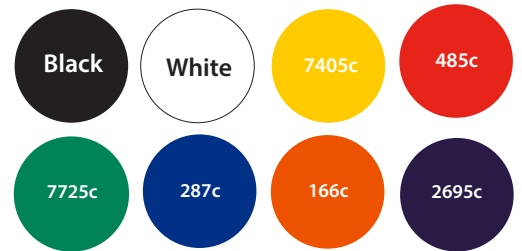

Trolley Mate Keyring Artwork Template

Description: Trolley Mate Keyring
Item Size: 23mm Trolley Token / 50 x 35mm Keyring Fob
Artwork Size: APPROX 21mm / 48 x 33mm

Available colours

closest approximated colour match