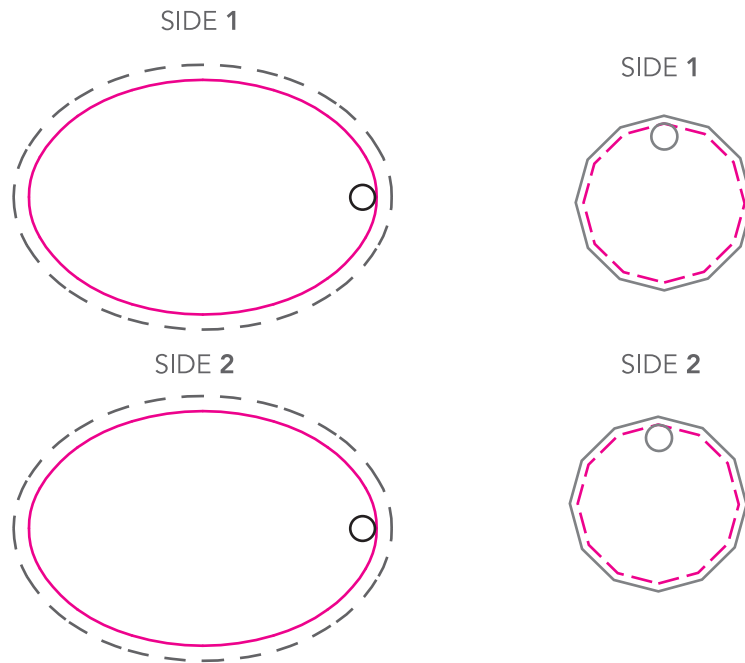

Trolley Mate Keyring Artwork Template

Description: Trolley Mate Keyring
Item Size: 23mm Trolley Token / 50 x 35mm Keyring Fob
Artwork Size: APPROX 21mm / 48 x 33mm

Available colours

closest approximated colour match