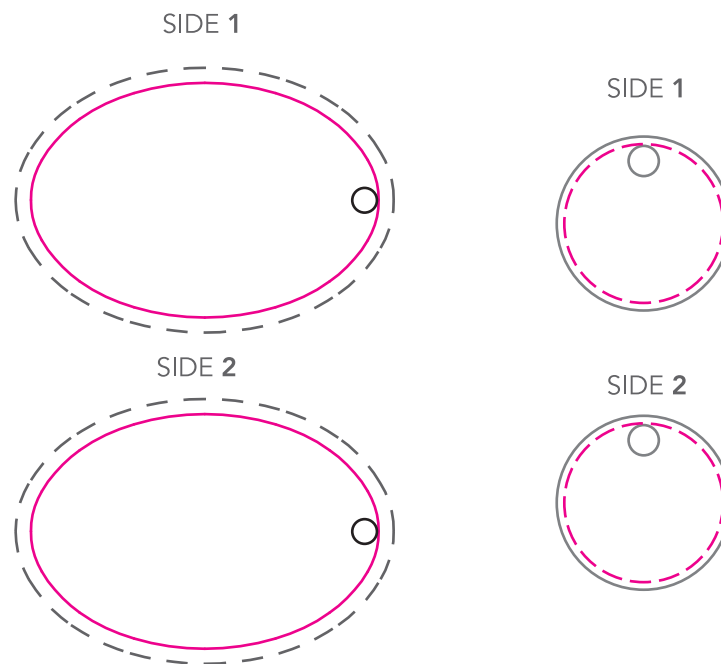

Trolley Mate Keyring Artwork Template

Description: Trolley Mate Keyring
Item Size: 23mm Trolley Token / 50 x 35mm Keyring Fob
Artwork Size: APPROX 21mm / 48 x 33mm

Available colours

closest approximated colour match