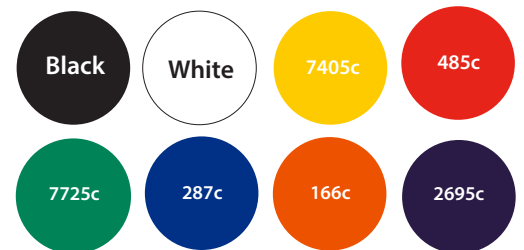

Trolley Mate Keyring Artwork Template

Description: Trolley Mate Keyring
Item Size: 23mm Trolley Token / 50 x 35mm Keyring Fob
Artwork Size: APPROX 21mm / 48 x 33mm

Available colours

closest approximated colour match