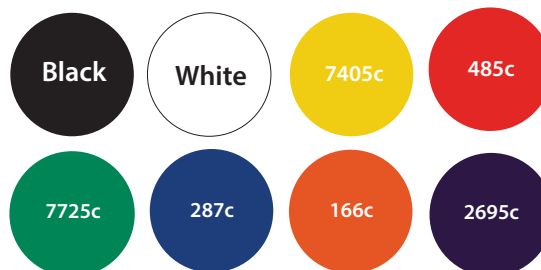

Trolley Clip Artwork Template

Side 1

Side 2

Description: £1 Twelve Sided Trolley Clip
Item Size: 60 x 32mm
Artwork Size: APPROX 21mm

Available colours

closest approximated colour match

Further Notes

Any font smaller than this may not be legible.