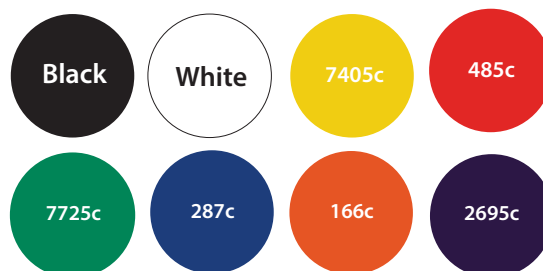

Trolley Clip Artwork Template

Side 1

Side 2

Description: £1 Trolley Clip

Item Size: 60 x 32mm

Artwork Size: APPROX 21mm

Available colours

closest approximated colour match