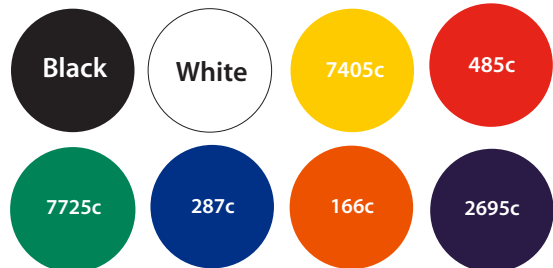

Trolley Token Keyring Artwork Template

Side 1

Side 2

Description: £1 Twelve Sided Trolley Coin Keyring
Item Size: 23mm Diameter
Artwork Size: APPROX 21mm Diameter

Available colours

closest approximated colour match