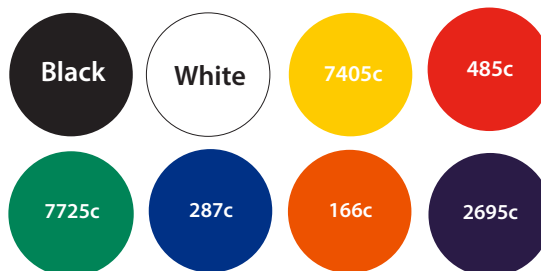

Triangle Ice Scraper Artwork Proof

Available colours

closest approximated colour match

Description: Triangle Ice Scraper
Item Size: 90 x 95mm
Artwork Size: 75 x 77 mm

Further Notes

Any font smaller than this may not be legible.