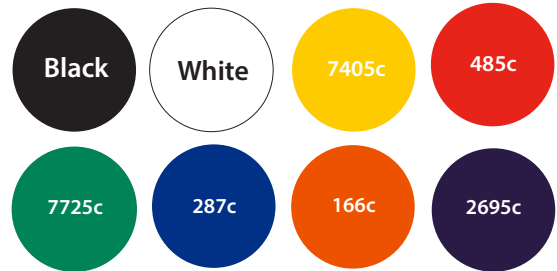

# Golf Tee Buddy Artwork Proof

Description: Golf Tee Buddy  
Item Size: 80mm x 34mm  
Artwork Size: 28mm x 18mm (diameter)

## Available colours

closest approximated colour match