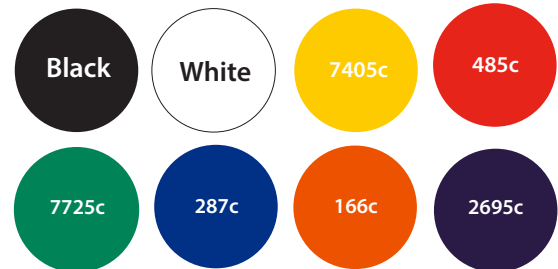

# Spaghetti Measurer Artwork Template

Description: Spaghetti Measure  
Item Size: 152 x 43mm  
Artwork Size: APPROX 40x22mm

## Available colours

closest approximated colour match