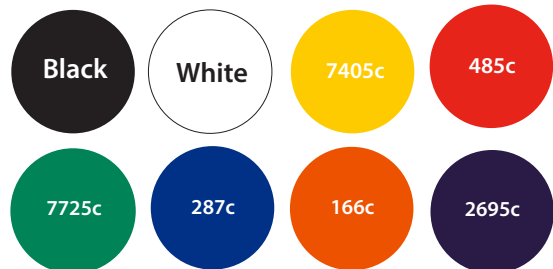

Spoke Badge Artwork Template

Description: Spoke Badge
Item Size: 114mm x 53mm
Artwork Size: 50mm diameter

Available colours

closest approximated colour match

Further Notes

Any font smaller than this (6pt) may not be legible.