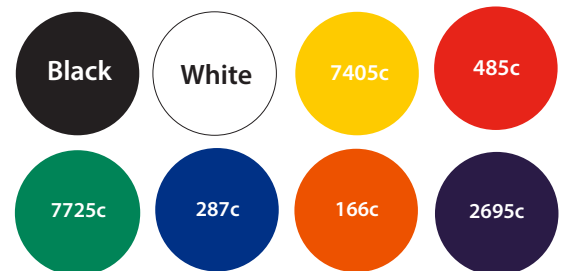

Small Paperclip Artwork Template

REVERSE OF MOULDING

Description: Small Paperclip
Item Size: 50 x 26mm
Artwork Size: 35 x 12mm

Available colours

closest approximated colour match

Further Notes

Any font smaller than this may not be legible.