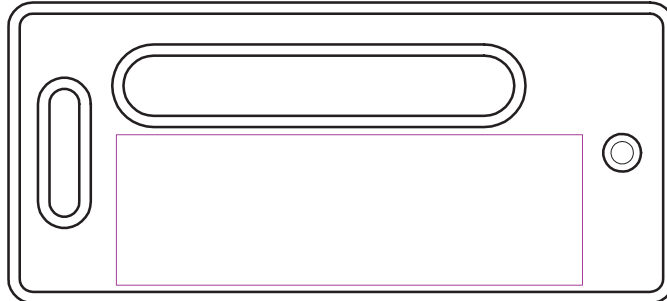

Luggage Tag Artwork Template

Description: Luggage Tag

Item Size: 90mm x 40mm

Artwork Size: 61mm x 19mm

Available colours

closest approximated colour match

Further Notes

Any font smaller than this may not be legible.