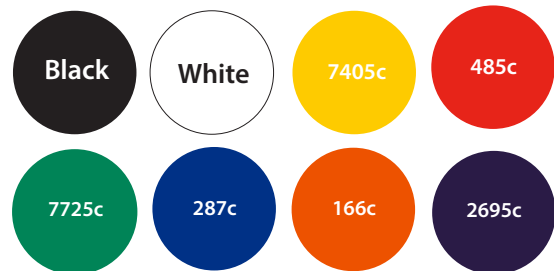

Luggage Tag Artwork Template

Description: Luggage Tag

Item Size: 90mm x 40mm

Artwork Size: 61mm x 19mm

Available colours

closest approximated colour match

Further Notes

Any font smaller than this may not be legible.