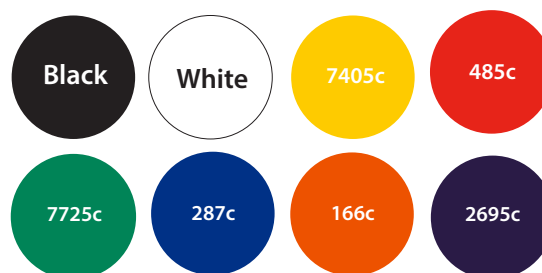

Lorry Ruler Artwork Template

NOT TO SCALE

Description: Lorry Ruler
Item Size: 357mm x 62mm
Artwork Size: APPROX 310mm x 30mm

Our Order Ref: 00000
Quantity: 00000
Item Colour: White
Pantone Print Ref: 00000000

Available colours

closest approximated colour match

Further Notes

Any font smaller than this (6pt) may not be legible.

Please note: If artwork is supplied and approved below this size then we cannot take responsibility if the wording is illegible after printing