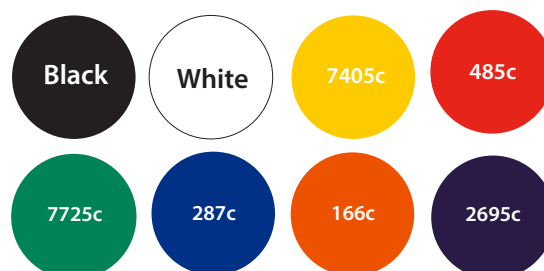

30cm Ruler Artwork Template

NOT TO SCALE

Description: 30cm Ruler
Item Size: 302 x 38mm
Artwork Size: APPROX 295 x 22mm

Available colours

closest approximated colour match

Further Notes

Any font smaller than this (6pt) may not be legible.