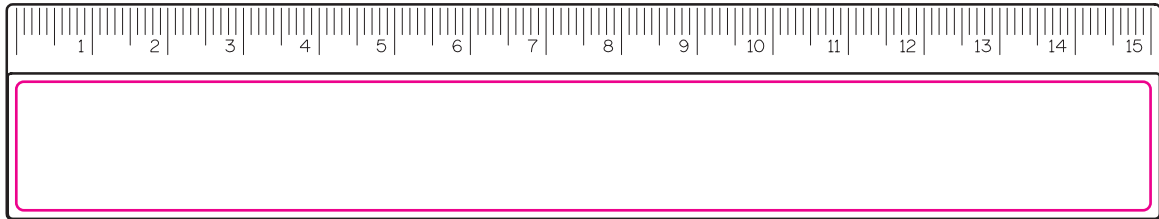

Small Ruler Artwork Template

Description: 150mm (6 Inch) Ruler
Item Size: 152 x 30mm
Artwork Size: APPROX 150 x 17mm

Available colours

closest approximated colour match

Further Notes

Any font smaller than this may not be legible.