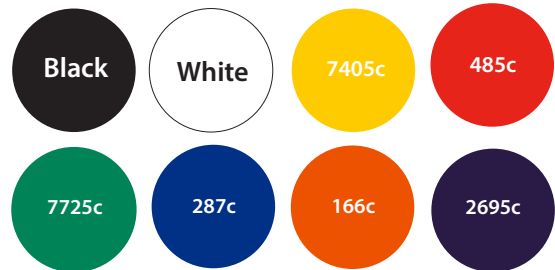

Small Ruler Artwork Template

Description: 150mm (6 Inch) Ruler
Item Size: 152 x 30mm
Artwork Size: APPROX 150 x 17mm

Available colours

closest approximated colour match

Further Notes

Any font smaller than this may not be legible.