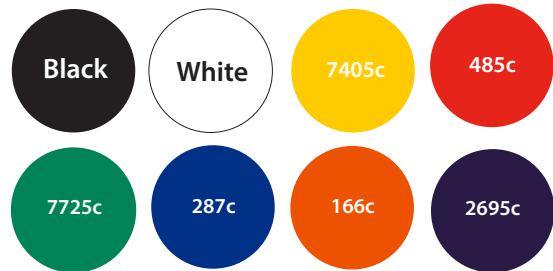

# Rice scoop Artwork Template

Description: Rice scoop  
Item Size: 143mm x 71mm approx  
Artwork Size: 52mm x 16mm approx

## Available colours

closest approximated colour match