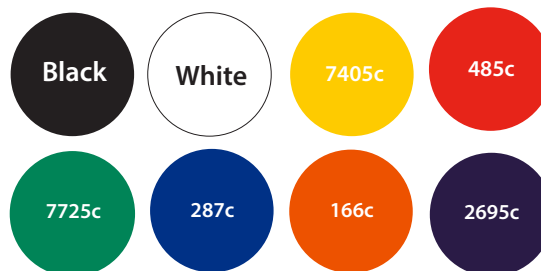

# Pop Badge - Artwork Template

Front

Description: Pop Badge  
Item Size: 45 mm  
Artwork Size: APPROX 43mm

Available colours

closest approximated colour match