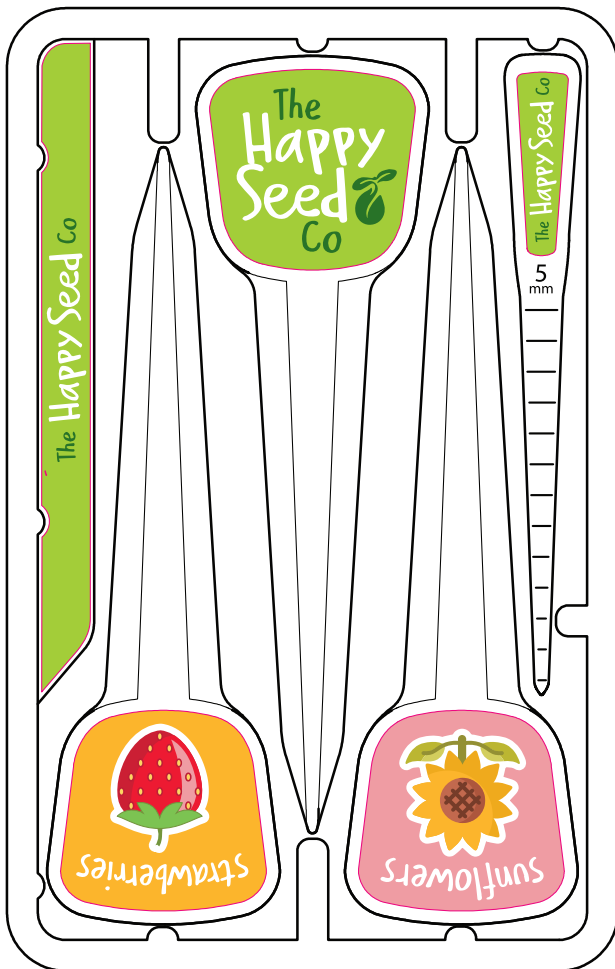

Plant Marker Kit Artwork Template

Side 1

Side 2

Description: Plant Marker Kit

Item Size: 99mm x 156mm

Artwork Size: 3 x Plant Markers: 31 mm x 30mm

1 x Measuring Dib: 27mm x 8mm

Branding Tab: 95mm x 8mm