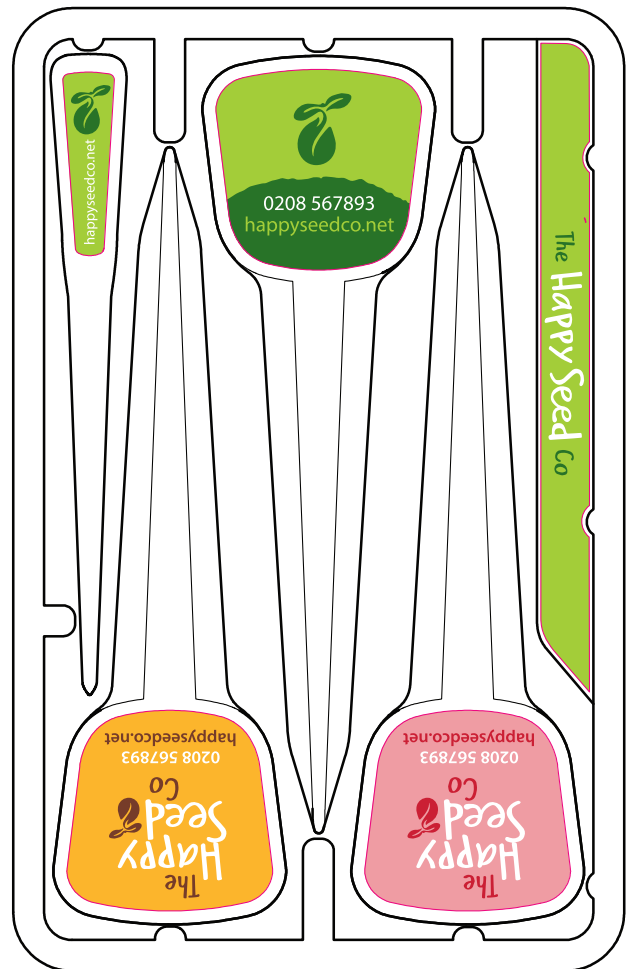

Plant Marker Kit Artwork Template

Side 1

Side 2

Description: Plant Marker Kit

Item Size: 99mm x 156mm

Artwork Size: 3 x Plant Markers: 31 mm x 30mm

1 x Measuring Dib: 27mm x 8mm

Branding Tab: 95mm x 8mm