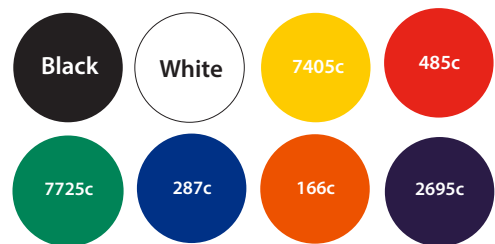

Plant Marker Kit Artwork Template

Side 1

Side 2

Description: Plant Marker Kit

Item Size: 99mm x 156mm

Artwork Size: 3 x Plant Markers: 31 mm x 30mm

1 x Measuring Dib: 27mm x 8mm

Branding Tab: 95mm x 8mm

Available colours

closest approximated colour match

Further Notes

Any font smaller than this may not be legible.

Please note: If artwork is supplied and approved below this size then we cannot take responsibility if the wording is illegible after printing