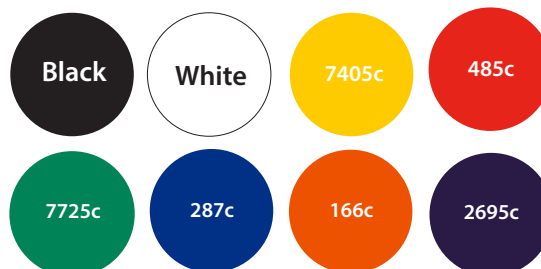

Guitar Plectrum Artwork Proof

Description: Guitar Plectrum

Item Size: 33 x 28 mm

Artwork Size: 31 x 26 mm

Available colours

closest approximated colour match

Further Notes

Any font smaller than this may not be legible.