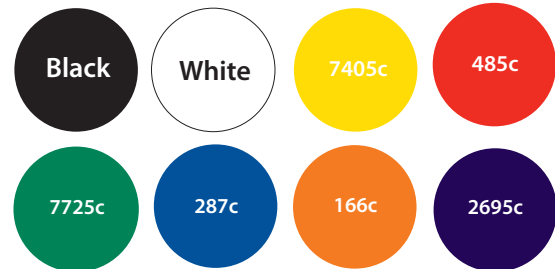

# PFK Keyring Artwork Template

SIDE 1

SIDE 2

Description: PFK keyring

Item Size: 31mm width x 46mm Height

Artwork Size: 26mm Width x 34mm Height

Available colours

closest approximated colour match