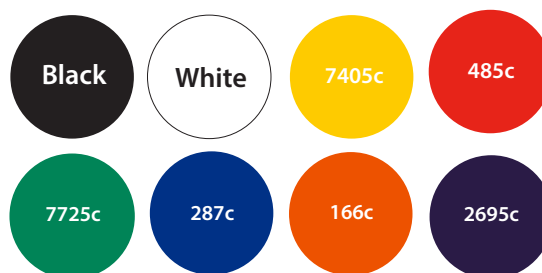

Paperclip Set Artwork Template

Description: Set of 6 Paperclips

Item Size: 96 x 74mm

Artwork Size: 34 x 12 mm

Available colours

closest approximated colour match

Further Notes

Any font smaller than this may not be legible.