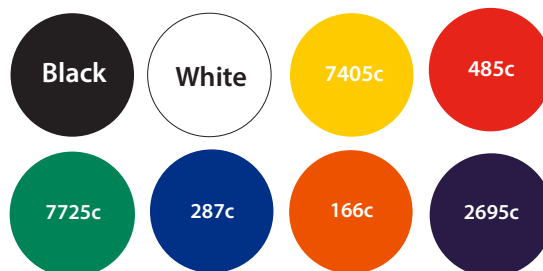

37mm Pin Badge Artwork Template

Side 1

Side 2

Description: 37mm Pin Badge

Item Size: 35mm

Artwork Size: APPROX 35mm

Available colours

closest approximated colour match