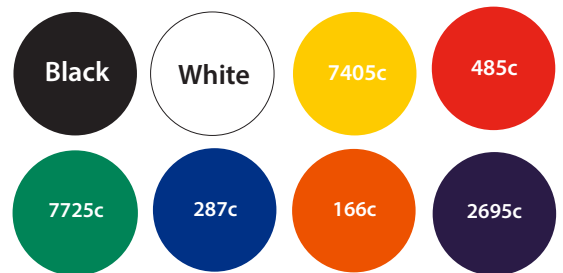

"NoTouch" ID Card Holder

Available colours

closest approximated colour match

Description: NoTouch ID Card Holder
Item Size: 150mm x 67mm
Artwork Size: 87mm x 44mm

Further Notes

Any font smaller than this may not be legible.