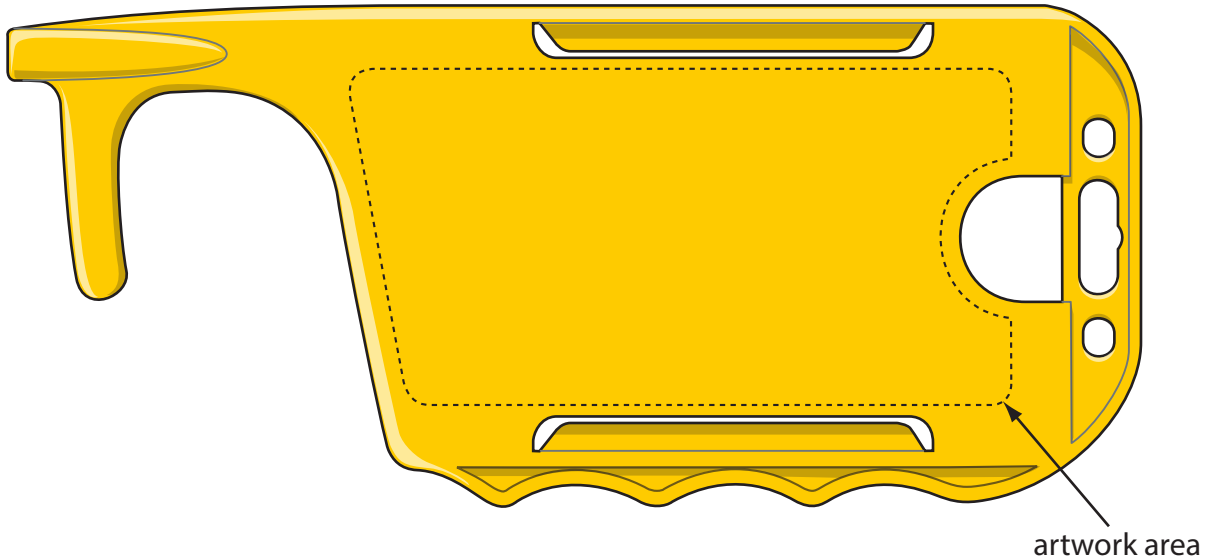

"NoTouch" ID Card Holder

Available colours

closest approximated colour match

Description: NoTouch ID Card Holder
Item Size: 150mm x 67mm
Artwork Size: 87mm x 44mm

Further Notes

Any font smaller than this may not be legible.