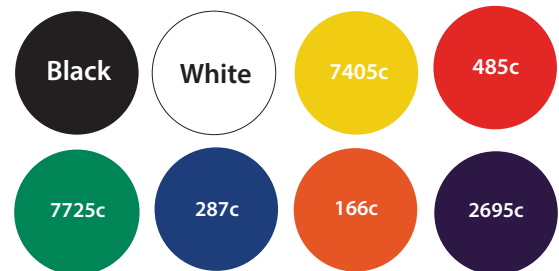

Name Badge Artwork Proof Combi clip

Available colours

closest approximated colour match

Description: Name Badge
Item Size: 35mm x 70mm
Artwork Size: 15mm x 64mm

Further Notes

Any font smaller than this may not be legible.