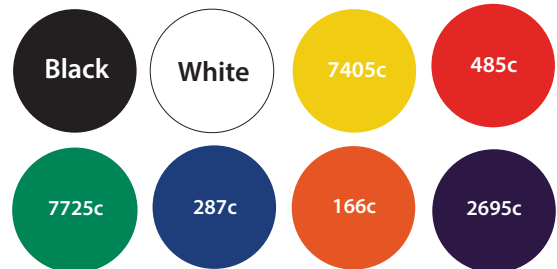

Name Badge Artwork Proof

Description: Name Badge
Item Size: 35mm x 70mm
Artwork Size: 15mm x 64mm

Available colours

closest approximated colour match

Further Notes

Any font smaller than this may not be legible.