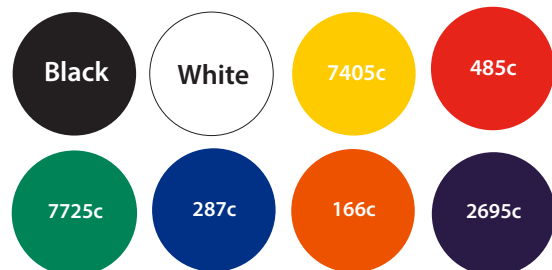

# 85mm x 50 mm Magnet Artwork Template

Description: 85mm x 50mm Magnet  
Item Size: 85mm x 50mm  
Artwork Size: APPROX 83mm x 48mm

## Available colours

closest approximated colour match