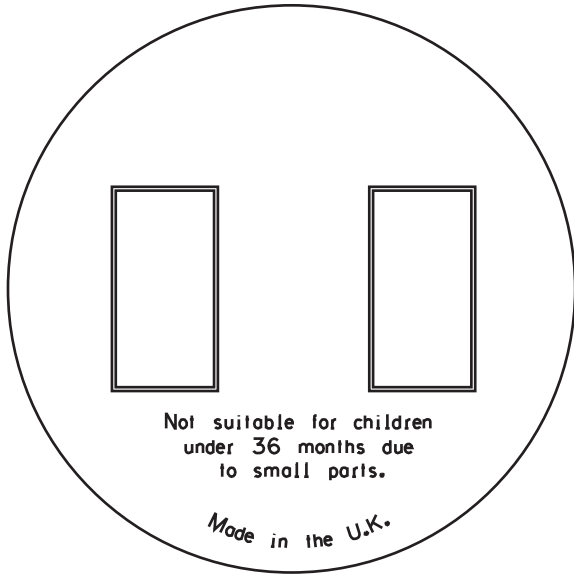

# 75mm Magnet Artwork Template

REVERSE OF MOULDING

Description: 75mm Magnet  
Item Size: 75mm Diameter  
Artwork Size: APPROX 73mm Diameter