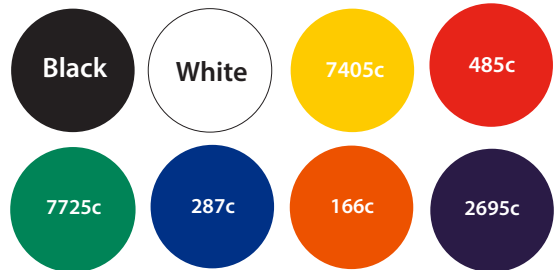

# 75mm Magnet Artwork Template

REVERSE OF MOULDING

Description: 75mm Magnet  
Item Size: 75mm Diameter  
Artwork Size: APPROX 73mm Diameter

## Available colours

closest approximated colour match