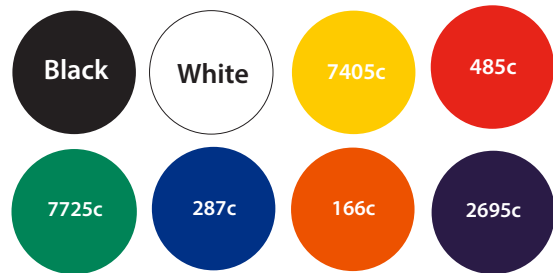

# 45mm Square Magnet Artwork Template

REVERSE OF MOULDING

Description: 45mm Square Magnet  
Item Size: 45 x 45mm  
Artwork Size: APPROX 43 x 43mm

## Available colours

closest approximated colour match