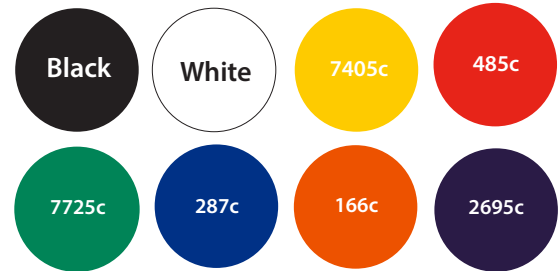

45mm Magnet Artwork Template

REVERSE OF MOULDING

Description: 45mm Magnet
Item Size: 45mm Diameter
Artwork Size: APPROX 43mm Diameter

Available colours

closest approximated colour match

Further Notes

Any font smaller than this may not be legible.