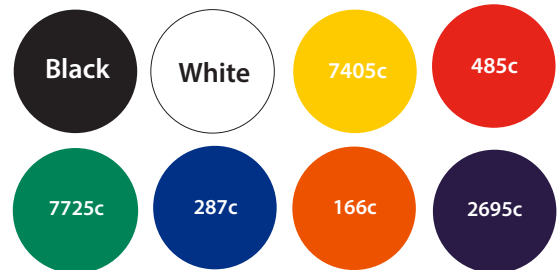

# Large Paperclip Artwork Template

Description: Large Paperclip  
Item Size: 85 x 54mm  
Artwork Size: 65 x35 mm

## Available colours

closest approximated colour match