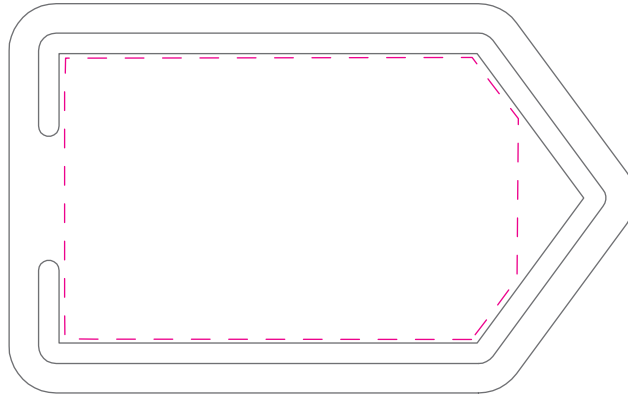

# Large Paperclip Artwork Template

Description: Large Paperclip  
Item Size: 85 x 54mm  
Artwork Size: 65 x35 mm