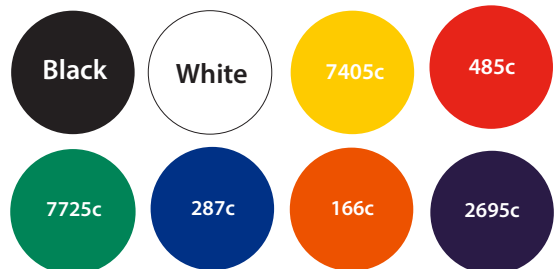

"Keepsafe" Change Tray artwork Template

Description:
Change Tray

Item Size:
132mm x 92mm x 10mm

Artwork Size:
70mm x 43mm

Available colours

closest approximated colour match

Further Notes

Any font smaller than this may not be legible.