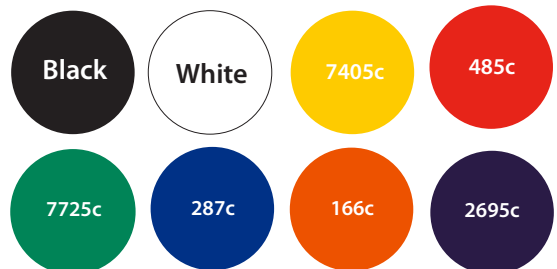

# "Keepsafe" Change Tray artwork Template

Description:  
Change Tray

Item Size:  
132mm x 92mm x 10mm

Artwork Size:  
70mm x 43mm

## Available colours

closest approximated colour match