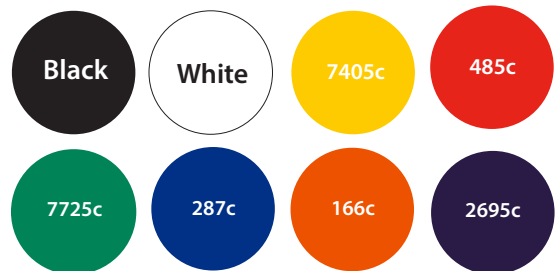

# Wheelie Bin Shaped Keyring Artwork Template

Side 1

Side 2

## Available colours

closest approximated colour match

Description: Wheelie Bin Shaped Keyring  
Item Size: 55 x 42mm  
Artwork Size: 53mm x 40mm