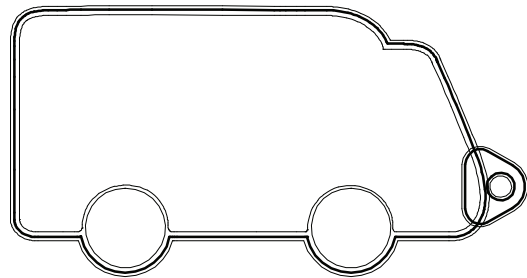

VAN Keyring Artwork Template

Side 1

Side 2

Available colours

closest approximated colour match

Description: Van Shaped Keyring

Item Size: 50 X 40 mm

Artwork Size: 48 x 38 mm