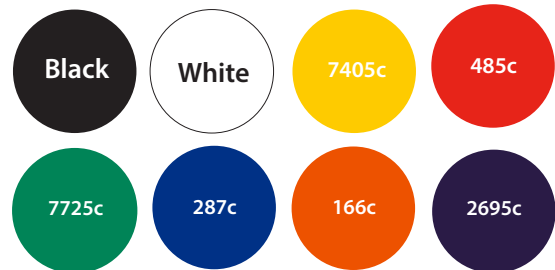

VAN Keyring Artwork Template

Side 1

Side 2

Available colours

closest approximated colour match

Description: Van Shaped Keyring

Item Size: 50 X 40 mm

Artwork Size: 48 x 38 mm