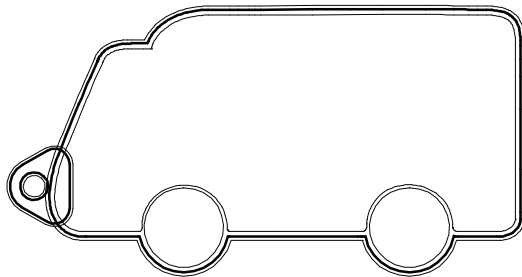

VAN Keyring Artwork Template

Side 1

Side 2

Available colours

closest approximated colour match

Description: Van Shaped Keyring

Item Size: 50 X 40 mm

Artwork Size: 48 x 38 mm