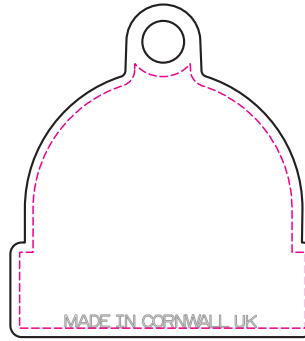

Rainbow Shaped Keyring Artwork Template

SIDE 1

SIDE 2

Description: Rainbow Shaped Keyring keyring
Item Size: 45mm x 40mm
Artwork Size: 38mm x 30mm

Available colours

closest approximated colour match

Further Notes