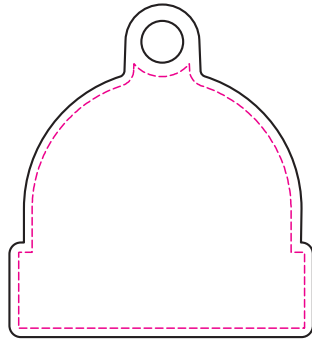

Rainbow Shaped Keyring Artwork Template

SIDE 1

SIDE 2

Description: Rainbow Shaped Keyring keyring
Item Size: 45mm x 40mm
Artwork Size: 38mm x 30mm

Available colours

closest approximated colour match

Further Notes