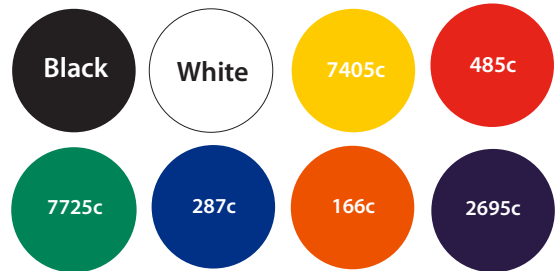

Rainbow Shaped Keyring Artwork Template

SIDE 1

SIDE 2

Description: Rainbow Shaped Keyring keyring
Item Size: 45mm x 40mm
Artwork Size: 38mm x 30mm

Available colours

closest approximated colour match

Further Notes