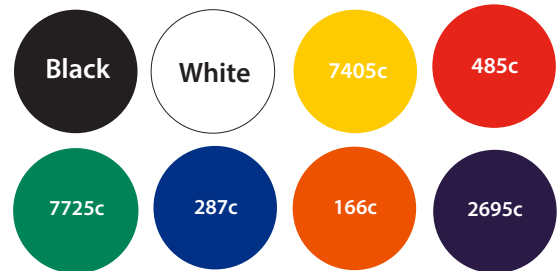

Shaped Keyring - Artwork Template

Side One

Side Two

Available colours

closest approximated colour match

Description: Pig Shaped Keyring
Item Size: 50 x 45mm
Artwork Size: APPROX 48 x 43mm

Further Notes

Any font smaller than this may not be legible.