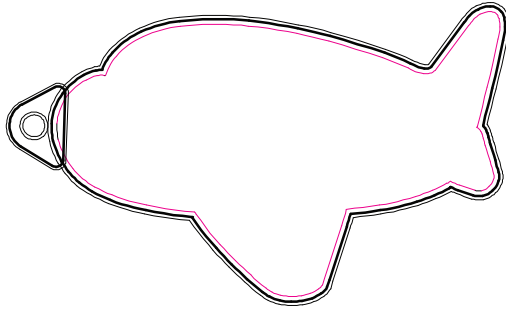

Plane Shaped Keyring Artwork Template

SIDE 1

SIDE 2

Available colours

closest approximated colour match

Description: Plane Shaped Keyring
Item Size: 65 x 40mm
Artwork Size: APPROX 63 x 38mm

Further Notes

Any font smaller than this may not be legible.