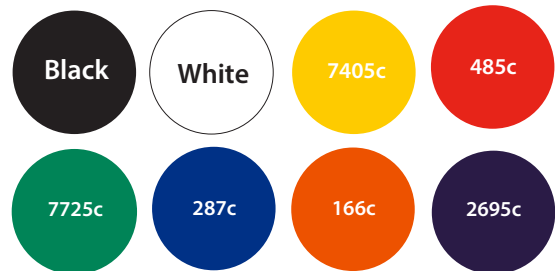

# Key Keyring Artwork Template

SIDE 1

SIDE 2

## Available colours

closest approximated colour match

Description: Key Shaped Keyring  
Item Size: 65 x 30mm  
Artwork Size: APPROX 63 x 28mm