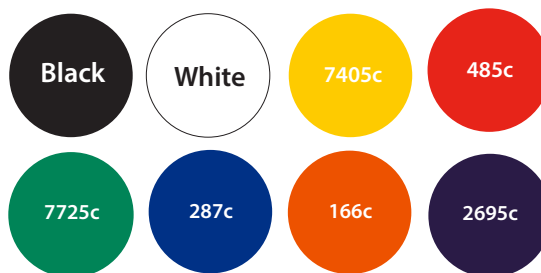

House Shaped Keyring Artwork Template

Side 1

Side 2

Description: House Shaped Keyring

Item Size: 50 x 45mm

Artwork Size: APPROX 48x 43mm

Available colours

closest approximated colour match