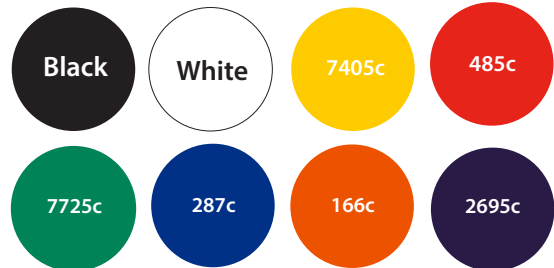

Heart Shaped Keyring Artwork Template

0000

SIDE 1

SIDE 2

ARTWORK AREA

Available colours

closest approximated colour match

Description: Heart Shaped Keyring

Item Size: 45mm x 45mm

Artwork Size: 43mm x 39mm

Further Notes

Any font smaller than this may not be legible.

Please note: If artwork is supplied and approved below this size then we cannot take responsibility if the wording is illegible after printing