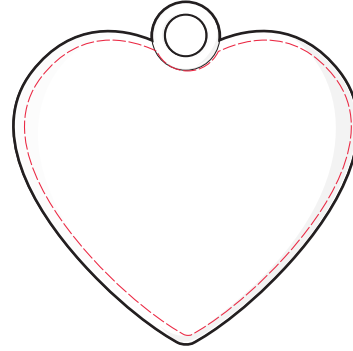

Heart Shaped Keyring Artwork Template

0000

SIDE 1

SIDE 2

ARTWORK AREA

Available colours

closest approximated colour match

Description: Heart Shaped Keyring

Item Size: 45mm x 45mm

Artwork Size: 43mm x 39mm

Further Notes

Any font smaller than this may not be legible.

Please note: If artwork is supplied and approved below this size then we cannot take responsibility if the wording is illegible after printing