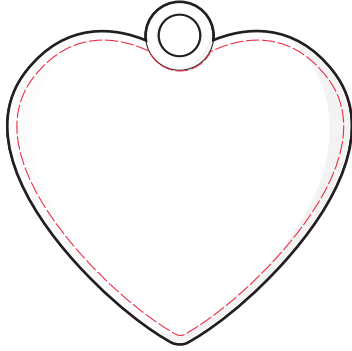

Heart Shaped Keyring Artwork Template

0000

SIDE 1

SIDE 2

ARTWORK AREA

Available colours

closest approximated colour match

Description: Heart Shaped Keyring

Item Size: 45mm x 45mm

Artwork Size: 43mm x 39mm

Further Notes

Any font smaller than this may not be legible.

Please note: If artwork is supplied and approved below this size then we cannot take responsibility if the wording is illegible after printing