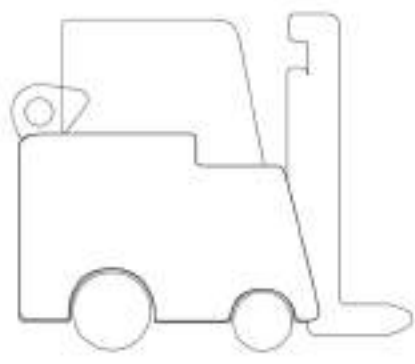

# Forklift Shaped Keyring Artwork Template

Description: Forklift Shaped Keyring  
Item Size: 55mm x 45mm  
Artwork Size: 54mm x 44mm