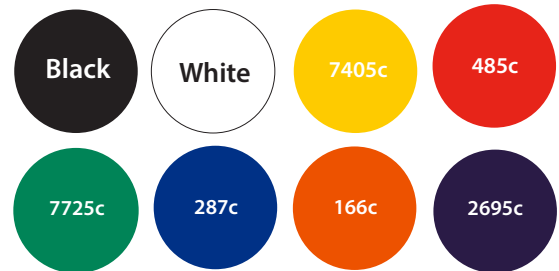

Cow Shaped Keyring Artwork Template

Side 1

Side 2

Description: Cow Shaped Keyring
Item Size: 50mm X 45mm
Artwork Size: APPROX 48mm x 43mm

Available colours

closest approximated colour match

Further Notes

Any font smaller than this may not be legible.