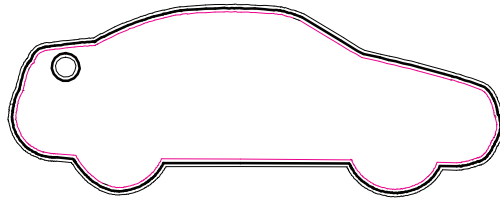

Car Shaped Keyring Artwork Template

Description: Car Shaped Keyring

Item Size: 65 x 25mm

Artwork Size: 63 x 22mm

Available colours

closest approximated colour match

Further Notes

Any font smaller than this (6pt) may not be legible.