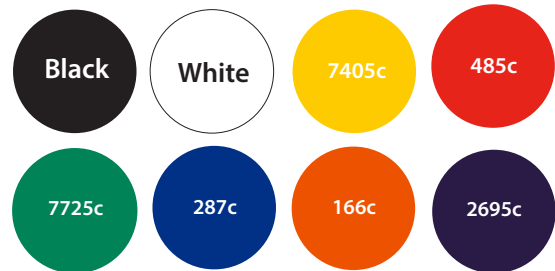

Car Shaped Keyring Artwork Template

Description: Car Shaped Keyring

Item Size: 65 x 25mm

Artwork Size: 63 x 22mm

Available colours

closest approximated colour match

Further Notes

Any font smaller than this (6pt) may not be legible.