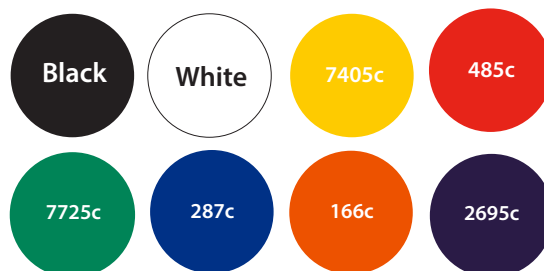

Laptop Shaped Keyring Artwork Template

Description: Laptop Shaped Keyring

Item Size: 55 x 48mm

Artwork Size: 53mm x 46mm

Available colours

closest approximated colour match

Further Notes

Any font smaller than this (6pt) may not be legible.