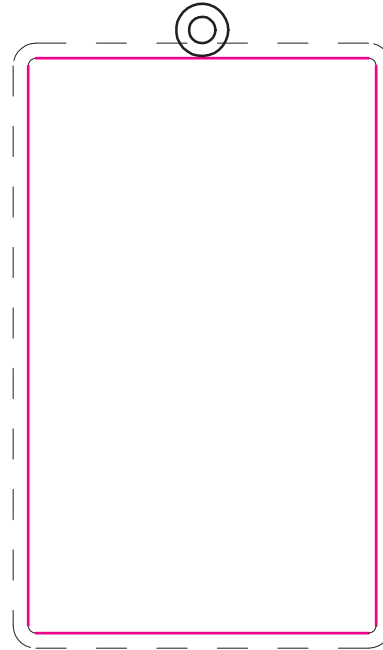

80 x 50mm Keyring Artwork Template

SIDE 1

SIDE 2

Available colours

closest approximated colour match

Description: 80 x 50mm Keyring
Item Size: 80 x 50mm
Artwork Size: APPROX 78 x 48mm

Further Notes

Any font smaller than this may not be legible.

Please note: If artwork is supplied and approved below this size then we cannot take responsibility if the wording is illegible after printing

Final printed colour may differ from this proof

If Pantone references are provided we will endeavour to match them as closely as possible within the limitations of the digital process