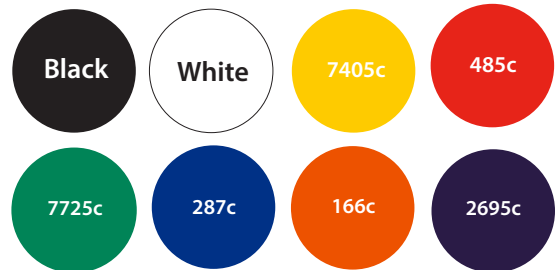

80 x 50mm Keyring Artwork Template

SIDE 1

SIDE 2

Available colours

closest approximated colour match

Description: 80 x 50mm Keyring
Item Size: 80 x 50mm
Artwork Size: APPROX 78 x 48mm

Further Notes

Any font smaller than this may not be legible.